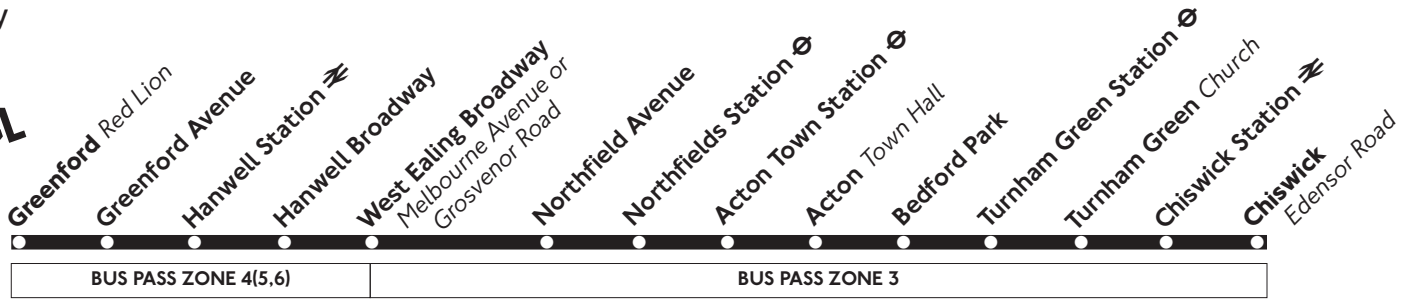

E3

Greenford - Acton - Chiswick

Daily

Mondays to Fridays

Greenford Red Lion	0438	0453	0508	0523	0538	0553		1912		0050
Greenford Avenue Drayton Bridge Road	0444	0459	0514	0529	0544	0559		1921		0056
Hanwell Broadway Church Road	0446	0501	0516	0531	0546	0601		1924		0058
Uxbridge Road Northfield Avenue	0450	0505	0520	0535	0550	0605	Then	1930	Then	0102
Northfields Station ⊕	0454	0509	0524	0539	0554	0609	about every	1936	about every	0106
Acton Town Station ⊕	0501	0516	0531	0546	0601	0616	6-8 minutes	1945	10-12	0113
Acton Town Hall	0506	0521	0536	0551	0606	0621	until	1952	minutes	0118
Turnham Green Station ⊕	0513	0528	0543	0558	0613	0628		1959	until	0125
Turnham Green Church	0515	0530	0545	0600	0615	0630		2001		0127
Chiswick Station ⇌	0520	0535	0550	0605	0620	0635		2006		0132
Chiswick Edensor Road	0524	0539	0554	0609	0624	0639		2010		0136

Saturdays (also Good Friday)

Greenford Red Lion	0438	0453		08	23	38	53	0708	0723	0738		0855		1903	0000
Greenford Avenue Drayton Bridge Road	0444	0459		14	29	44	59	0714	0729	0744		0901		1909	0000
Hanwell Broadway Church Road	0446	0501	Then every	16	31	46	01	0716	0731	0746		0903		1912	0000
Uxbridge Road Northfield Avenue	0450	0505	15 minutes,	20	35	50	05	0720	0735	0750	Then	0907	Then	1920	0000
Northfields Station ⊕	0454	0509	at these	24	39	54	09	0724	0739	0754	about every	0911	about every	1926	0000
Acton Town Station ⊕	0501	0516	minutes	31	46	01	16	0731	0746	0801	10 minutes	0918	6-8 minutes	1935	0000
Acton Town Hall	0506	0521	past the	36	51	06	21	0736	0751	0806	until	0923	until	1944	0000
Turnham Green Station ⊕	0513	0528	hour	43	58	13	28	0743	0758	0813		0931		1952	0000
Turnham Green Church	0515	0530		45	00	15	30	0745	0800	0815		0933		1954	0000
Chiswick Station ⇌	0520	0535		50	05	20	35	0750	0805	0820		0940		1959	0000
Chiswick Edensor Road	0524	0539		54	09	24	39	0754	0809	0824		0944		2003	0000

Greenford Red Lion	0000		0050
Greenford Avenue Drayton Bridge Road	0000		0056
Hanwell Broadway Church Road	0000		0058
Uxbridge Road Northfield Avenue	0000	Then	0102
Northfields Station ⊕	0000	about every	0106
Acton Town Station ⊕	0000	12 minutes	0113
Acton Town Hall	0000	until	0118
Turnham Green Station ⊕	0000		0125
Turnham Green Church	0000		0127
Chiswick Station ⇌	0000		0132
Chiswick Edensor Road	0000		0136

Sundays and other Public Holidays

Greenford Red Lion	0535	0550		05	20	35	50	0905	0920	0931		0050
Greenford Avenue Drayton Bridge Road	0541	0556		11	26	41	56	0911	0926	0937		0056
Hanwell Broadway Church Road	0543	0558	Then every	13	28	43	58	0913	0928	0939		0058
Uxbridge Road Northfield Avenue	0547	0602	15 minutes,	17	32	47	02	0917	0932	0943	Then	0102
Northfields Station ⊕	0551	0606	at these	21	36	51	06	0921	0936	0947	about every	0106
Acton Town Station ⊕	0558	0613	minutes	28	43	58	13	0928	0943	0954	12 minutes	0113
Acton Town Hall	0603	0618	past the	33	48	03	18	0933	0948	0959	until	0118
Turnham Green Station ⊕	0610	0625	hour	40	55	10	25	0940	0955	1009		0125
Turnham Green Church	0612	0627		42	57	12	27	0942	0957	1011		0127
Chiswick Station ⇌	0617	0632		47	02	17	32	0947	1002	1017		0132
Chiswick Edensor Road	0621	0636		51	06	21	36	0951	1006	1021		0136